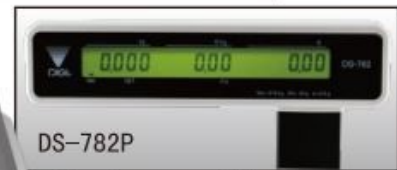

DIGI DS 782

DS-782 will provide you with fast, accurate and friendly sales transactions for your customers.

Customer side display